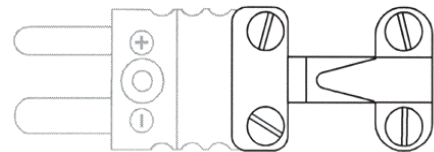

ACCESSORIES

for miniature connectors

Bushing insert

Material : brass
Thermocouple ϕ : 1,0 mm 1,6 mm or 3,2 mm

Ordering code : ϕ 1,0 mm: CNN29510
 ϕ 1,6 mm: CNN29516
 ϕ 3,2 mm: CNN29532
blind: CNN29500

Wire clamp bracket

Material : stainless steel
Min. cable diameter : 2 mm

Ordering code : CNN29100

Each wire clamp bracket delivered with stainless steel mounting screws.

T/c mounting bracket

Material : stainless steel with nickel plated brass fitting
Thermocouple : ϕ 1,6 or 3,2 mm

Ordering code : ϕ 1,6 mm: CNN29316
 ϕ 3,2 mm: CNN29332

Each mounting bracket delivered with stainless steel mounting screws.

Security clip

Material : stainless steel

Ordering code : CNN29000