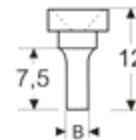

ACCESSORIES

for miniature connectors

Bushing insert

Material : brass
Thermocouple ϕ : 1,0 mm 1,6 mm or 3,2 mm

Ordering code : ϕ 1,0 mm: CNN29510
 ϕ 1,6 mm: CNN29516
 ϕ 3,2 mm: CNN29532
blind: CNN29500

Wire clamp bracket

Material : stainless steel
Min. cable diameter : 2 mm

Ordering code : CNN29100

Each wire clamp bracket delivered with stainless steel mounting screws.

T/c mounting bracket

Material : stainless steel with nickel plated brass fitting
Thermocouple : ϕ 1,6 or 3,2 mm

Ordering code : ϕ 1,6 mm: CNN29316
 ϕ 3,2 mm: CNN29332

Each mounting bracket delivered with stainless steel mounting screws.

Security clip

Material : stainless steel

Ordering code : CNN29000