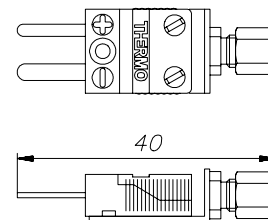

ACCESSORIES

for miniature connectors

Bushing insert

Material : brass
Thermocouple ϕ : 1,0 mm 1,6 mm or 3,2 mm

Ordering code : ϕ 1,0 mm: CNN29510
 ϕ 1,6 mm: CNN29516
 ϕ 3,2 mm: CNN29532
blind: CNN29500

Wire clamp bracket

Material : stainless steel
Min. cable diameter : 2 mm

Ordering code : CNN29100

Each wire clamp bracket delivered with stainless steel mounting screws.

T/c mounting bracket

Material : stainless steel with nickel plated brass fitting
Thermocouple : ϕ 1,6 or 3,2 mm

Ordering code : ϕ 1,6 mm: CNN29316
 ϕ 3,2 mm: CNN29332

Each mounting bracket delivered with stainless steel mounting screws.

Security clip

Material : stainless steel

Ordering code : CNN29000