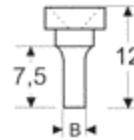

## Bushing insert

Material : brass  
Thermocouple  $\phi$  : 1,6 mm or 3,2 mm

## Ordering code

:  
 $\phi$  1,6 mm : CNN29416  
 $\phi$  3,2 mm : CNN29432  
blind : CNN29499

## Wire clamp bracket

Material : stainless steel  
Min. cable diameter : 2 mm

Ordering code : CNN-29400

Each wire clamp bracket delivered with stainless steel mounting screws.

Thermo Electric  
P.O. Box 179  
2740 AD Waddinxveen  
The Netherlands