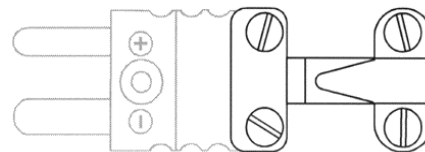

## Bushing insert

Material : brass  
Thermocouple  $\phi$  : 1,6 mm or 3,2 mm

## Ordering code

:  
 $\phi$  1,6 mm : CNN29416  
 $\phi$  3,2 mm : CNN29432  
blind : CNN29499

## Wire clamp bracket

Material : stainless steel  
Min. cable diameter : 2 mm

Ordering code : CNN-29400

Each wire clamp bracket delivered with stainless steel mounting screws.

Thermo Electric  
P.O. Box 179  
2740 AD Waddinxveen  
The Netherlands