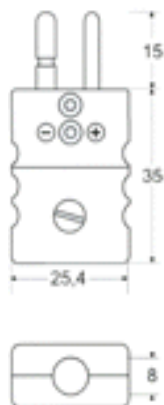

HIGH TEMP STANDARD CONNECTOR

with thermocouple material contacts; 350 °C

Features:

- Heavy duty solid pins
- Body brown, calibration indication printed.

Specifications:

Body material	:	fibre glass reinforced thermosetting plastic with a good dielectric strength
Contacts	:	made of thermocouple material, plug with standard size solid pins, jacks spring loaded, contacts polarized
Max. temperature rating	:	350 °C
Max. conductor diameter	:	1,6 mm
Max. cable diameter	:	6,4 mm
Identification	:	brown bodies, calibration indication printed on cover
Accessories	:	see reverse side

Ordering code:

Thermocouple type	Plug	IEC	Jack	Plug stockno.	Jack stockno.
Iron-constantan	CNN51100JBK	J	CNN52100JBK	9166337	9166352
Chromel-alumel	CNN51200KGR	K	CNN52200KGR	9166339	9166353
Copper-constantan	CNN51300TBR	T	CNN52300TBR	9166343	9140446
PtRh-Pt	CNN51400SOR	R/S	CNN52400SOR	9166345	9166356
Chromel-constantan	CNN51500EPL	E	CNN52500EPL	9066346	9166358
Copper-copper*	CNN51600BGY	Cu	CNN52600BGY	9166347	9166360
Nicrosil-nisil	CNN51700NPK	N	CNN52700NPK	9166351	9166362

Wire clamp bracket

Material	:	stainless steel
Min. Cable diameter	:	\varnothing 4,8 mm
Mating connector	:	Thermo Electric standard plug or jack, to be ordered separately
Ordering code	:	CNN19100

Wire grip bushing

Material	:	
Min. cable diameter	:	3,0 mm
Mating connector	:	Thermo Electric standard plug or jack, to be ordered separately
Ordering code	:	CNN19599

T/c mounting bracket

Material	:	stainless steel with nickel plated brass fitting
Thermocouple	:	Ceramo [®] mineral insulated, \varnothing 1,6 thru 6,4 mm
Ordering code	\varnothing 1,6 mm:	CNN19316
	\varnothing 3,2 mm:	CNN19332
	\varnothing 4,8 mm:	CNN19348
	\varnothing 6,4 mm:	CNN19364