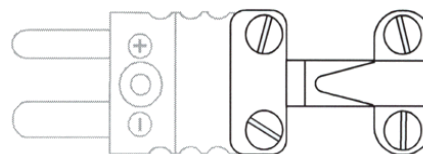

Ordering code:

Thermocouple type	Plug	IEC	Jack	Plug stockno.	Jack stockno.
Iron-constantan	CNN51100JBK	J	CNN52100JBK	9166337	9166352
Chromel-alumel	CNN51200KGR	K	CNN52200KGR	9166339	9166353
Copper-constantan	CNN51300TBR	T	CNN52300TBR	9166343	9140446
PtRh-Pt	CNN51400SOR	R/S	CNN52400SOR	9166345	9166356
Chromel-constantan	CNN51500EPL	E	CNN52500EPL	9066346	9166358
Copper-copper*	CNN51600BGY	Cu	CNN52600BGY	9166347	9166360
Nicrosil-nisil	CNN51700NPK	N	CNN52700NPK	9166351	9166362

HIGH TEMP STANDARD CONNECTOR

with thermocouple material contacts; 350 °C

Accessories for high temp standard connectors

Bushing insert

Material	:	brass
Thermocouple \varnothing	:	1,0 thru 6,4 mm
Ordering code	\varnothing 1,0 mm	: CNN19510
	\varnothing 1,6 mm:	CNN19516
	\varnothing 3,2 mm:	CNN19532
	\varnothing 4,8 mm:	CNN19548
	\varnothing 6,6 mm:	CNN19564
	blind:	CNN19500

Wire clamp bracket

Material	:	stainless steel
Min. Cable diameter	:	\varnothing 4,8 mm
Mating connector	:	Thermo Electric standard plug or jack, to be ordered separately
Ordering code	:	CNN19100

Wire grip bushing

Material	:	
Min. cable diameter	:	3,0 mm
Mating connector	:	Thermo Electric standard plug or jack, to be ordered separately
Ordering code	:	CNN19599

T/c mounting bracket

Material	:	stainless steel with nickel plated brass fitting
Thermocouple	:	Ceramo [®] mineral insulated, \varnothing 1,6 thru 6,4 mm
Ordering code	\varnothing 1,6 mm:	CNN19316
	\varnothing 3,2 mm:	CNN19332
	\varnothing 4,8 mm:	CNN19348
	\varnothing 6,4 mm:	CNN19364