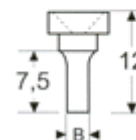

HIGH TEMP STANDARD CONNECTOR

with thermocouple material contacts; 350 °C

Features:

- Heavy duty solid pins
- Body brown, calibration indication printed.

Specifications:

Body material	:	fibre glass reinforced thermosetting plastic with a good dielectric strength
Contacts	:	made of thermocouple material, plug with standard size solid pins, jacks spring loaded, contacts polarized
Max. temperature rating	:	350 °C
Max. conductor diameter	:	1,6 mm
Max. cable diameter	:	6,4 mm
Identification	:	brown bodies, calibration indication printed on cover
Accessories	:	see reverse side

Ordering code:

Thermocouple type	Plug	IEC	Jack	Plug stockno.	Jack stockno.
Iron-constantan	CNN51100JBK	J	CNN52100JBK	9166337	9166352
Chromel-alumel	CNN51200KGR	K	CNN52200KGR	9166339	9166353
Copper-constantan	CNN51300TBR	T	CNN52300TBR	9166343	9140446
PtRh-Pt	CNN51400SOR	R/S	CNN52400SOR	9166345	9166356
Chromel-constantan	CNN51500EPL	E	CNN52500EPL	9066346	9166358
Copper-copper*	CNN51600BGY	Cu	CNN52600BGY	9166347	9166360
Nicrosil-nisil	CNN51700NPK	N	CNN52700NPK	9166351	9166362

Wire clamp bracket

Material	:	stainless steel
Min. Cable diameter	:	\varnothing 4,8 mm
Mating connector	:	Thermo Electric standard plug or jack, to be ordered separately
Ordering code	:	CNN19100

Wire grip bushing

Material	:	
Min. cable diameter	:	3,0 mm
Mating connector	:	Thermo Electric standard plug or jack, to be ordered separately
Ordering code	:	CNN19599

T/c mounting bracket

Material	:	stainless steel with nickel plated brass fitting
Thermocouple	:	Ceramo [®] mineral insulated, \varnothing 1,6 thru 6,4 mm
Ordering code	\varnothing 1,6 mm:	CNN19316
	\varnothing 3,2 mm:	CNN19332
	\varnothing 4,8 mm:	CNN19348
	\varnothing 6,4 mm:	CNN19364